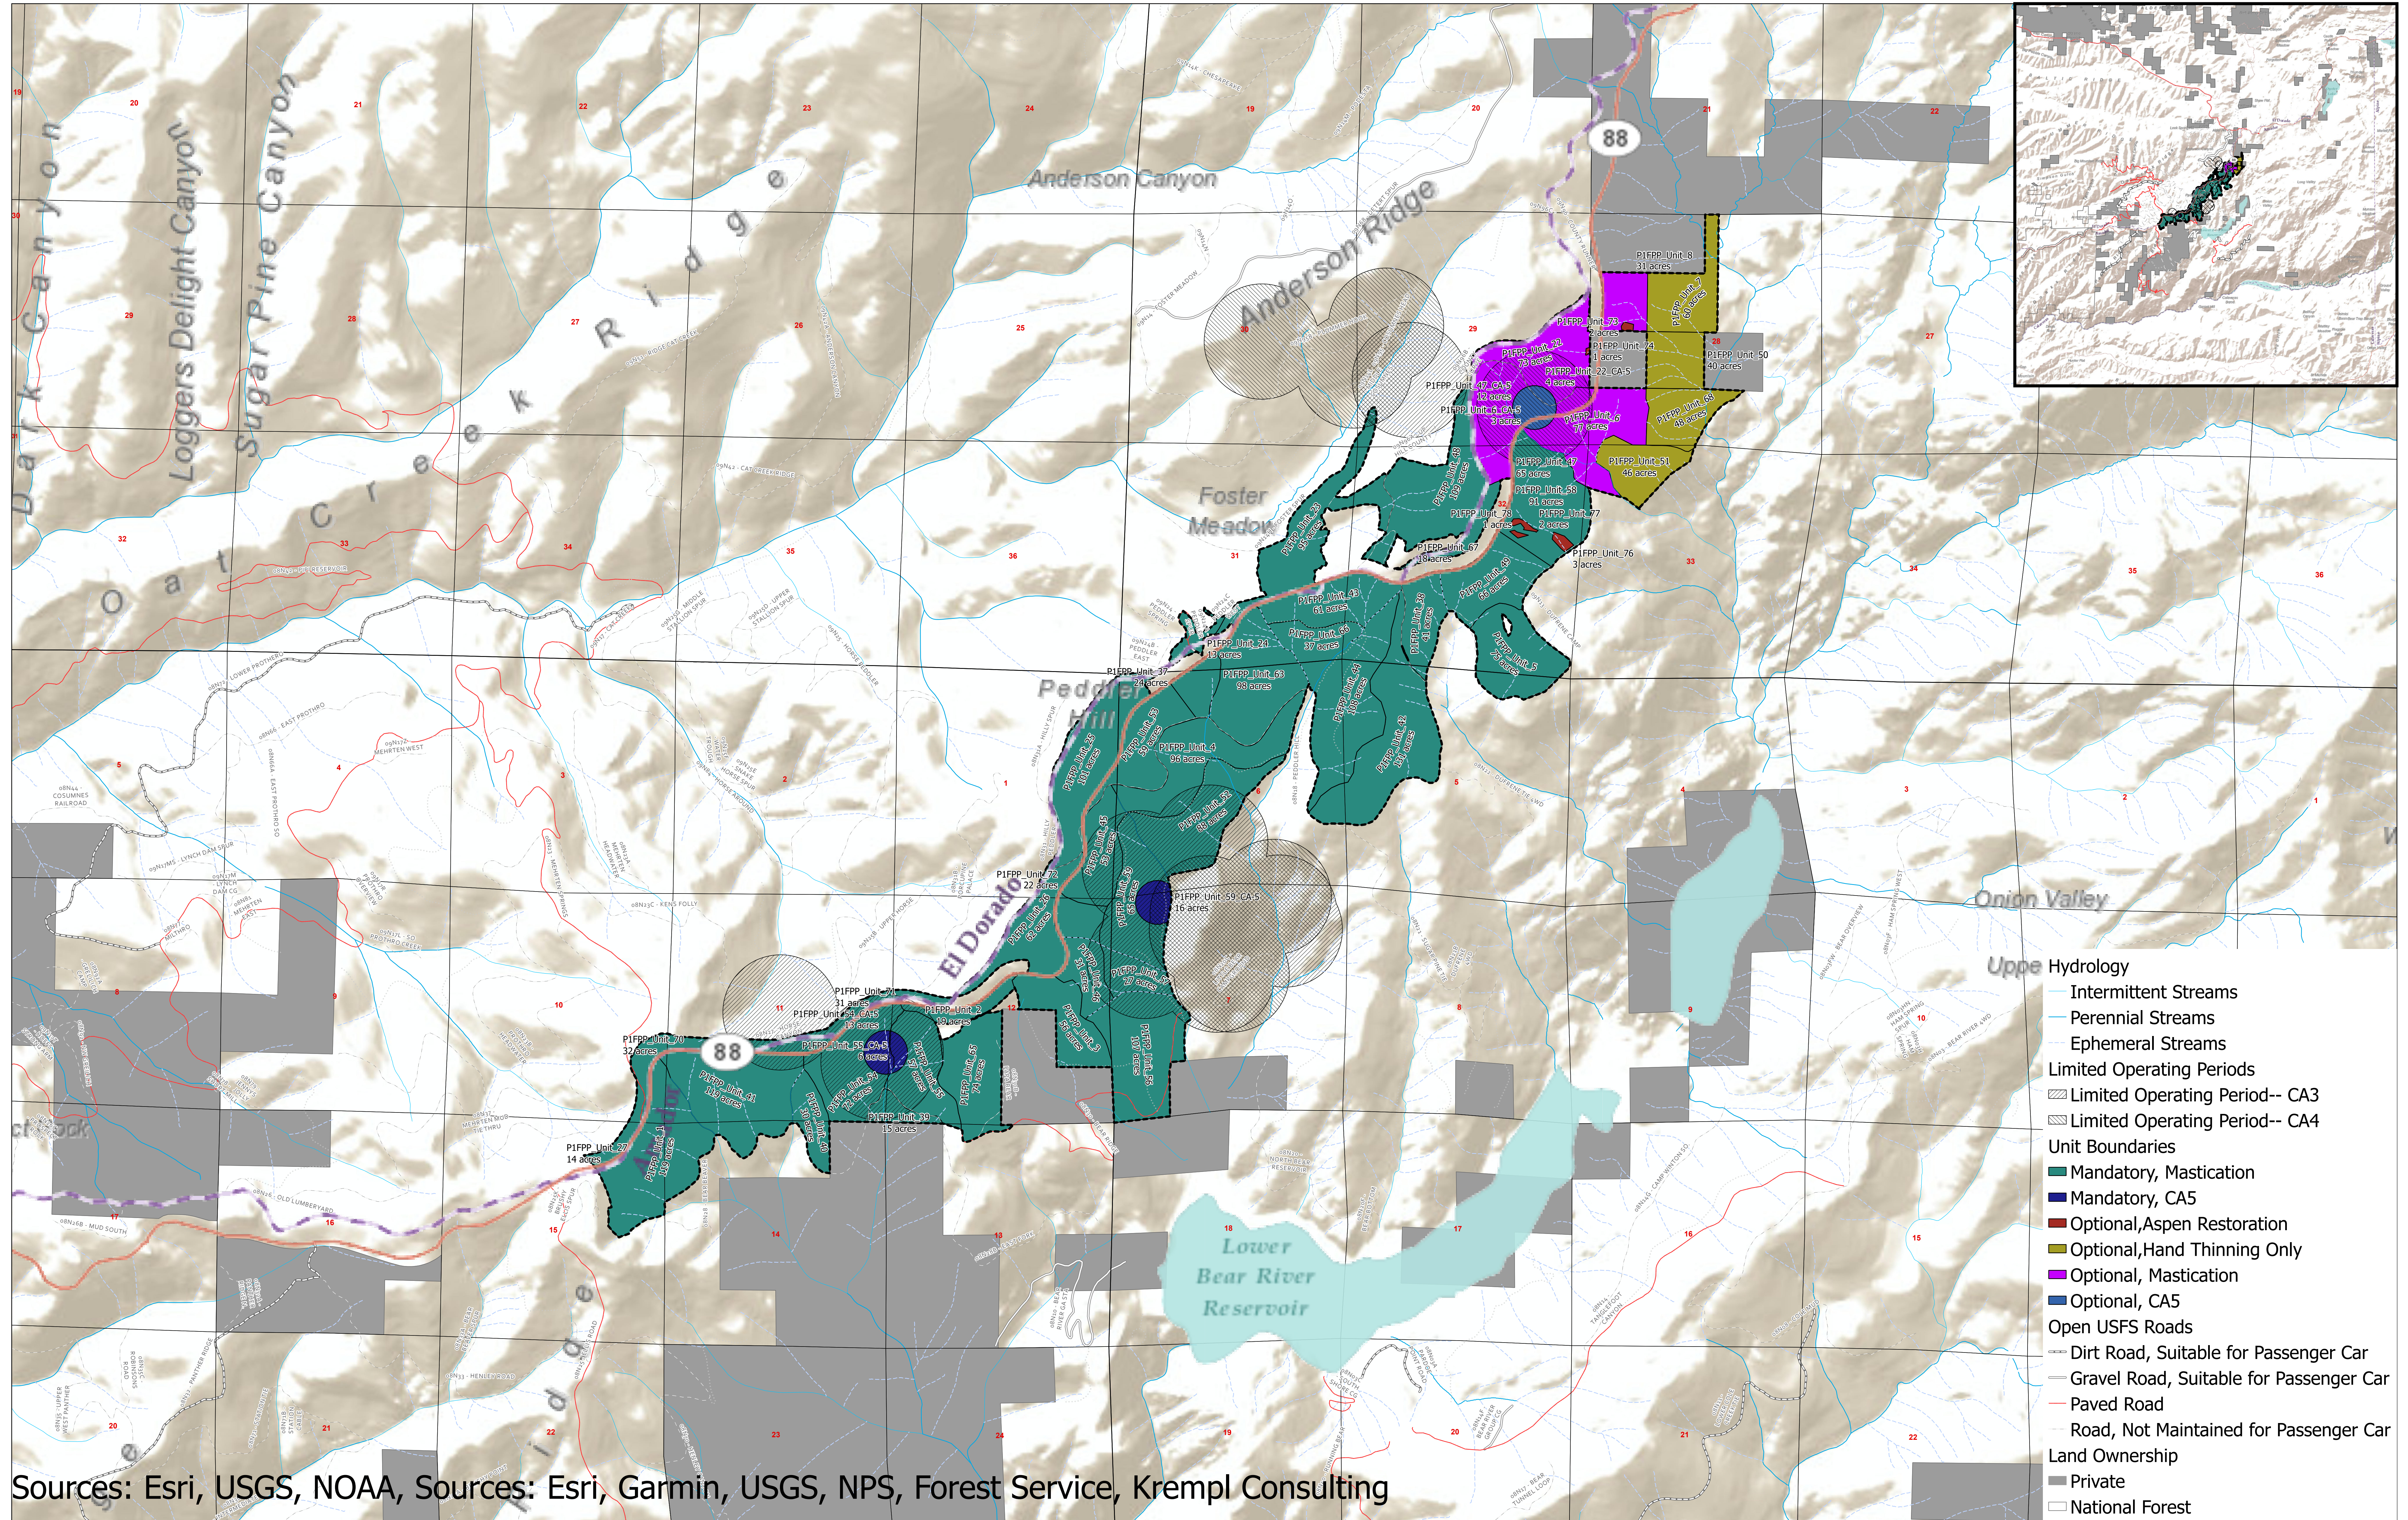

Forest Projects Plan-- Phase 1 Fuel Reduction Project Area Map

Sources: Esri, USGS, NOAA, Sources: Esri, Garmin, USGS, NPS, Forest Service, Krempl Consulting

Map Date: 11 May 2023
 Contact: Regine Miller
 Regine.miller3@gmail.com

1:15,000

0 0.5 1 2 Miles